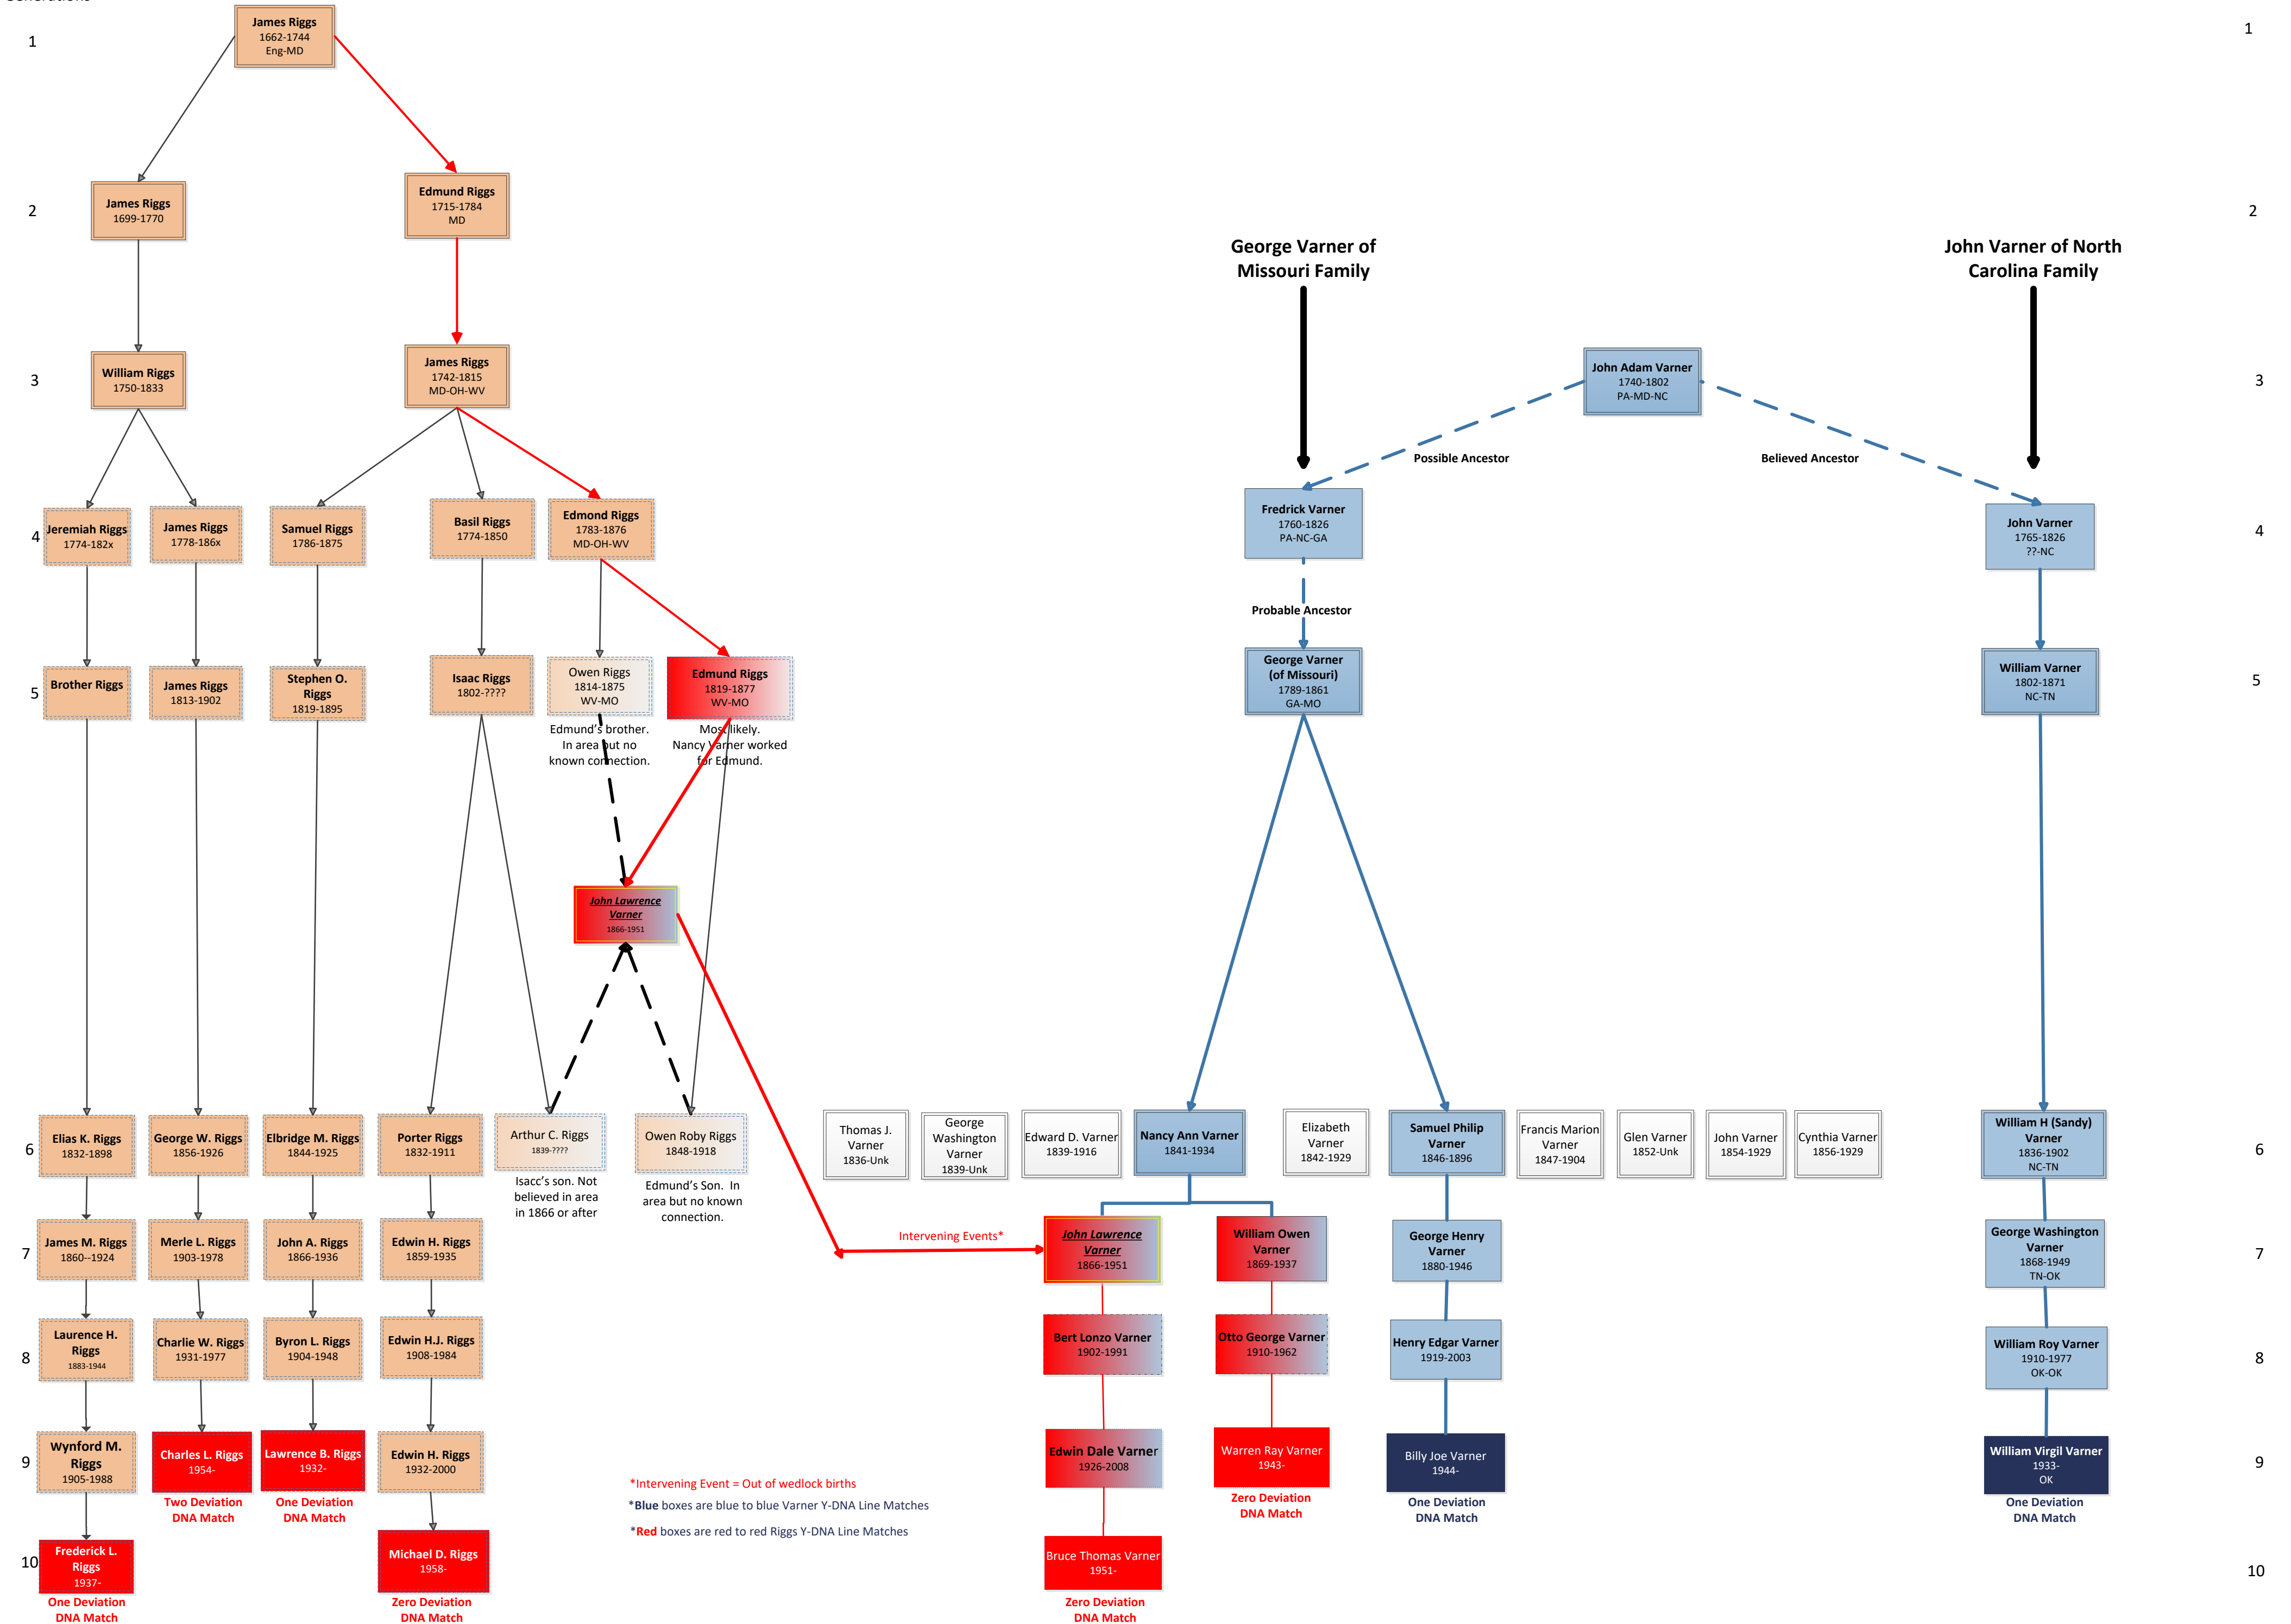

# RIGGS-VARNER DNA CONNECTIONS

07/28/17

Riggs  
Generations

Varner  
Generations

\*Intervening Event = Out of wedlock births  
 \*Blue boxes are blue to blue Varner Y-DNA Line Matches  
 \*Red boxes are red to red Riggs Y-DNA Line Matches